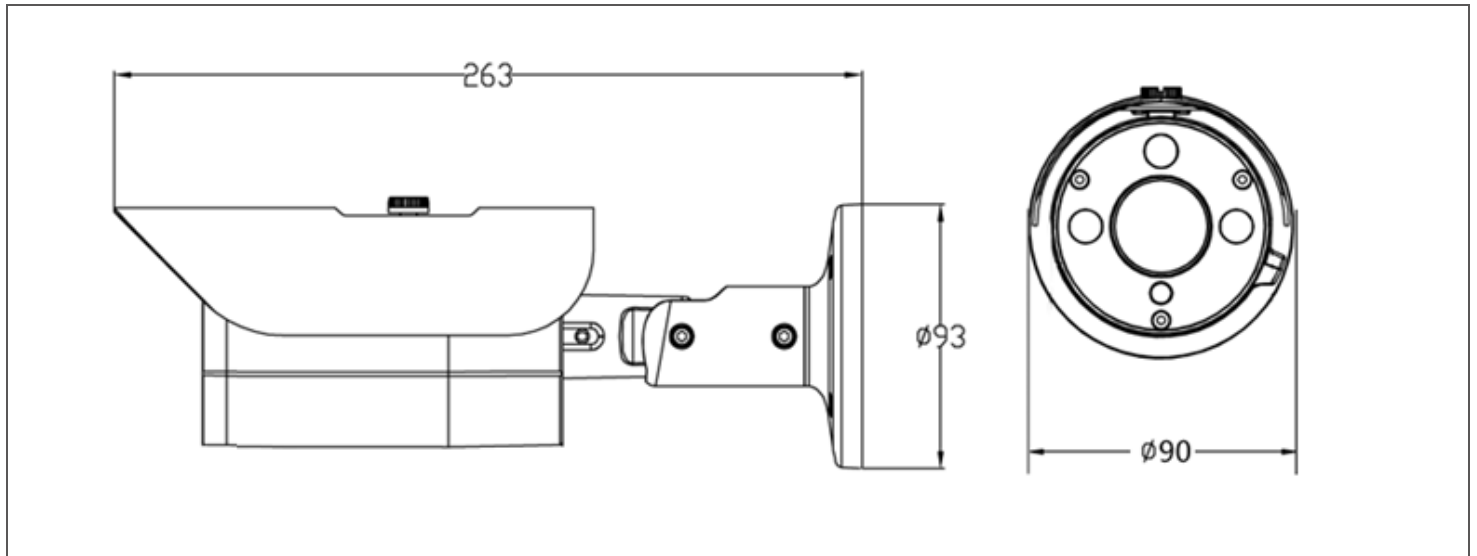

EZN288M

2-Megapixel IR & WDR, Motorized,
Outdoor Bullet Network Camera

ONVIF

Features

- SONY Progressive Scan CMOS sensor
- Motorized 2.8-12mm lens to capture the desired field of view
- True Wide Dynamic Range Function (120dB)
- Provides True Day/Night functionality with automatic IR filter operation
- Extended IR range of up to 30m / 100ft. with 3 High Power IR LEDs (Depending on scene IR reflectivity)
- Multi-streaming from H.265 / H.264
- Supports Motion Detection & Email Notification
- Weather proof IP66-rated
- The flexible angle viewing with its 3-Axis rotation design allows wall or ceiling mounting
- Supports live monitoring of video from mobile devices via MobileFocus / MobileFocus Plus apps (iOS and Android)
- Supports Power over Ethernet / 12VDC
- Low light
- Two-way audio*
- Supports Alarm I/O*
- Supports RS-485*
- EverFocus Genie XMS CMS
- ONVIF profile S compliant
- Supports Micro SD card

* EZN288M Economic does not include the feature

Dimensions

Optional Accessories

Brackets

PBOX-A32-1

Junction Box (For **EZN288M Economic**)

Apple White

119.2 x 38mm / 4.7" x 1.5" (D) x (H)