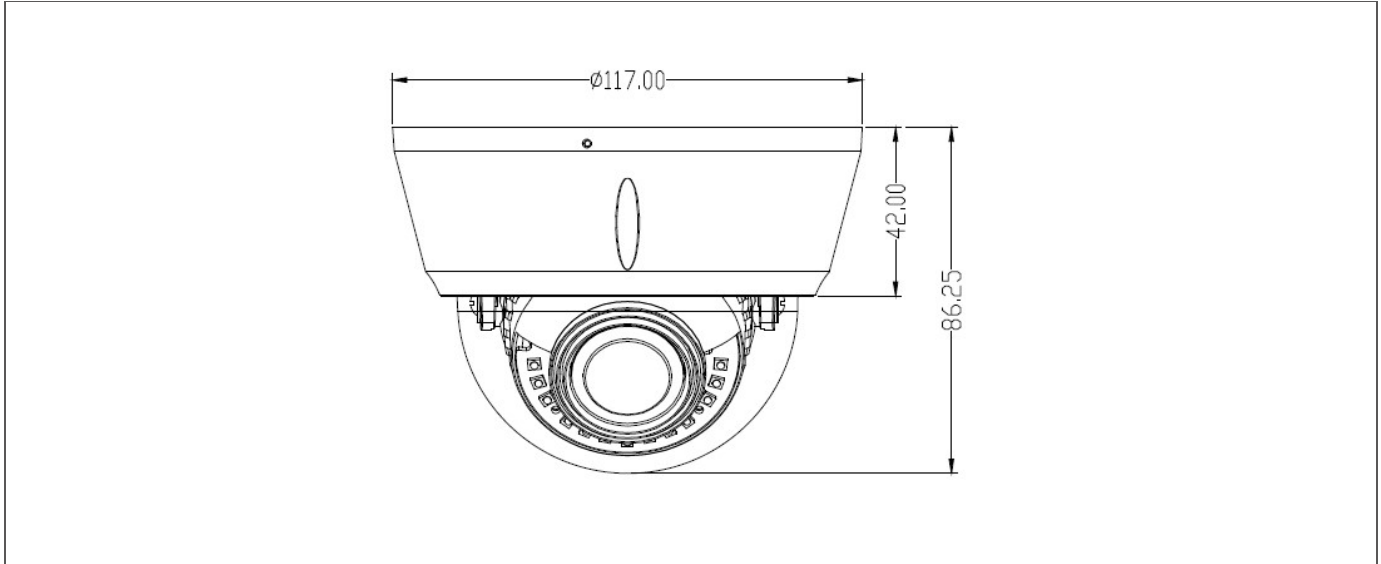

EDN468M

4-Megapixel IR, Motorized,
Outdoor Dome Network Camera

ONVIF

Features

- 4M CMOS sensor
- Motorized 2.8-12mm lens to capture the desired field of view
- Digital Wide Dynamic Range Function
- Provides True Day/Night functionality with automatic IR filter operation
- Extended IR range of up to 30m / 100ft. with 12 LEDs (Depending on scene IR reflectivity)
- Multi-streaming from H.265 / H.264
- Supports Motion Detection & Email Notification
- Weather proof IP66-rated
- The flexible angle viewing with its 3-Axis rotation design allows wall or ceiling mounting
- Convenient speedy-mount base plate easily attaches to surface, camera attaches to the base plate with matching screws
- Supports live monitoring of video from mobile devices via MobileFocus / MobileFocus Plus apps (iOS and Android)
- Supports Power over Ethernet / 12VDC
- EverFocus Genie XMS CMS
- ONVIF profile S compliant
- Supports Micro SD card

Dimensions

Optional Accessories

Junction Box

PBOX-A32E-5

Suitable for **EDN468M**

119.2mmx38mm / 4.7" x 1.5" (D) x (H)

High-strength Aluminum for better protection against damage.

Apple White spray-painted surface to protect the bracket from corrosion and rust.